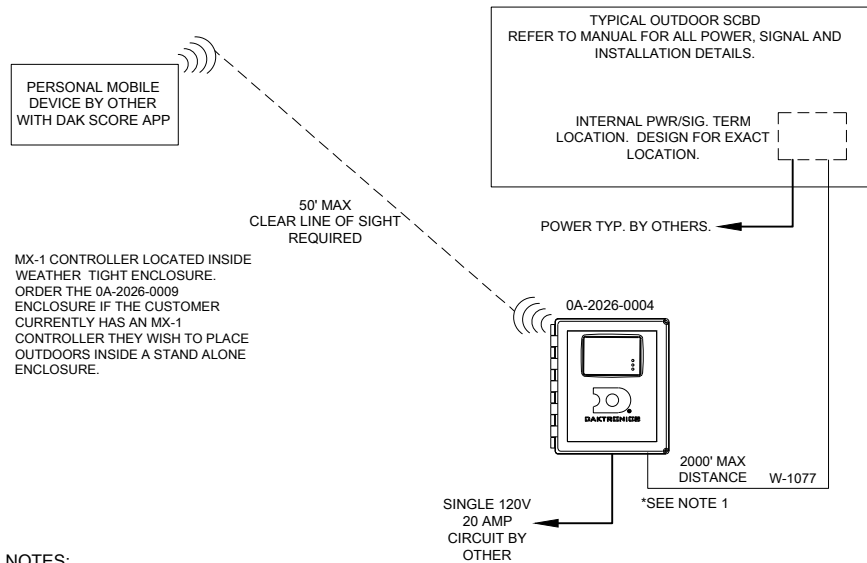

RADIO COMMUNICATION

RADIO COMMUNICATION

WIRED COMMUNICATION

WIRED COMMUNICATION

NOTES:
1) POWER AND SIGNAL CONDUIT CAN BE ROUTED INTO BOTTOM OR LOWER SIDE PANELS OF THE MX-1 ENCLOSURE

DAKTRONICS

THE CONCEPTS EXPRESSED AND DETAILS SHOWN ON THIS DRAWING ARE CONFIDENTIAL AND PROPRIETARY. DO NOT REPRODUCE BY ANY MEANS WITHOUT THE EXPRESS WRITTEN CONSENT OF DAKTRONICS, INC. OR ITS WHOLLY OWNED SUBSIDIARIES. COPYRIGHT 2018 DAKTRONICS, INC. (USA)