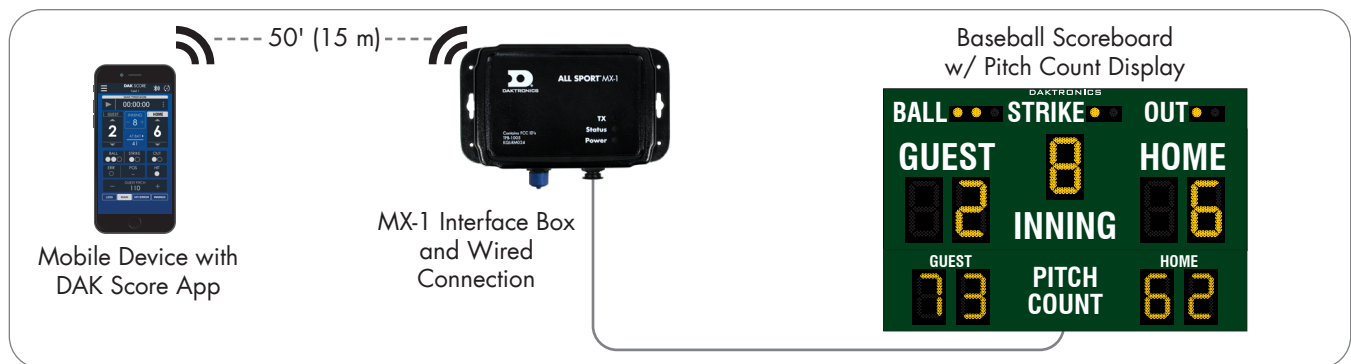

DAK SCORE MOBILE APP PRODUCT SPECIFICATIONS

MX-1 INTERFACE BOX	
POWER*	2 W, 0.4 A @ 5 VDC (via 120 VAC adapter)
WEIGHT	1.5 lb (0.7 kg)
DIMENSIONS	4.7" H x 6.6" W x 2.8" D (120 mm, 168 mm, 71 mm)
CONSTRUCTION	Gasketed Polycarbonate
OPERATING TEMPERATURES	-22° to 122° Fahrenheit (-30° to 50° Celsius)

*Device may operate off a 3000 mAh or larger USB power pack (not included)

MX-1 Interface Box

CONTROL OPTIONS

Refer to the diagrams below to see the available control systems, and select one that best fits the needs of your facility. Note that placement of scoreboard antenna is for illustrative purposes only.