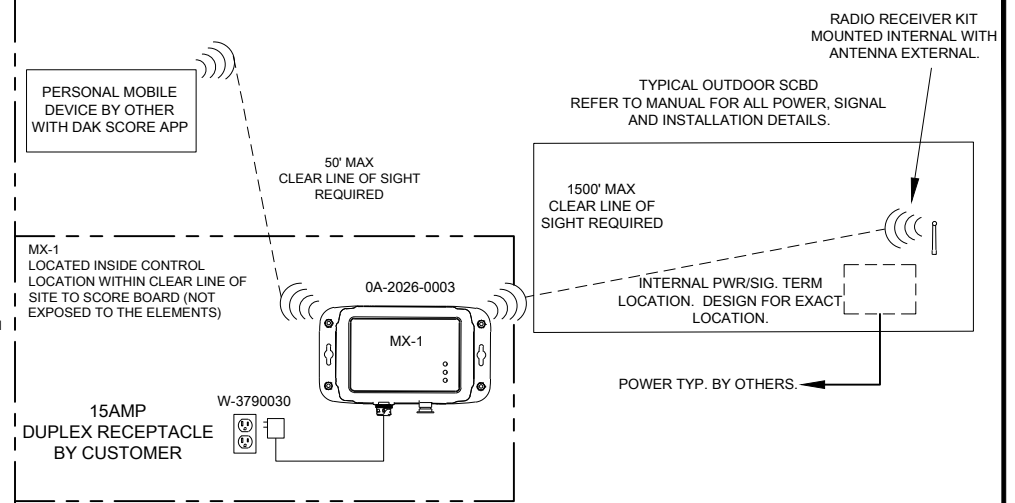

RADIO COMMUNICATION

RADIO COMMUNICATION

WIRED COMMUNICATION

WIRED COMMUNICATION

NOTES:
1) POWER AND SIGNAL CONDUIT CAN BE ROUTED INTO BOTTOM OR LOWER SIDE PANELS OF THE MX-1 ENCLOSURE

DAKTRONICS

THE CONCEPTS EXPRESSED AND DETAILS SHOWN ON THIS DRAWING ARE CONFIDENTIAL AND PROPRIETARY. DO NOT REPRODUCE BY ANY MEANS WITHOUT THE EXPRESS WRITTEN CONSENT OF DAKTRONICS, INC. OR ITS WHOLLY OWNED SUBSIDIARIES. COPYRIGHT 2018 DAKTRONICS, INC. (USA)