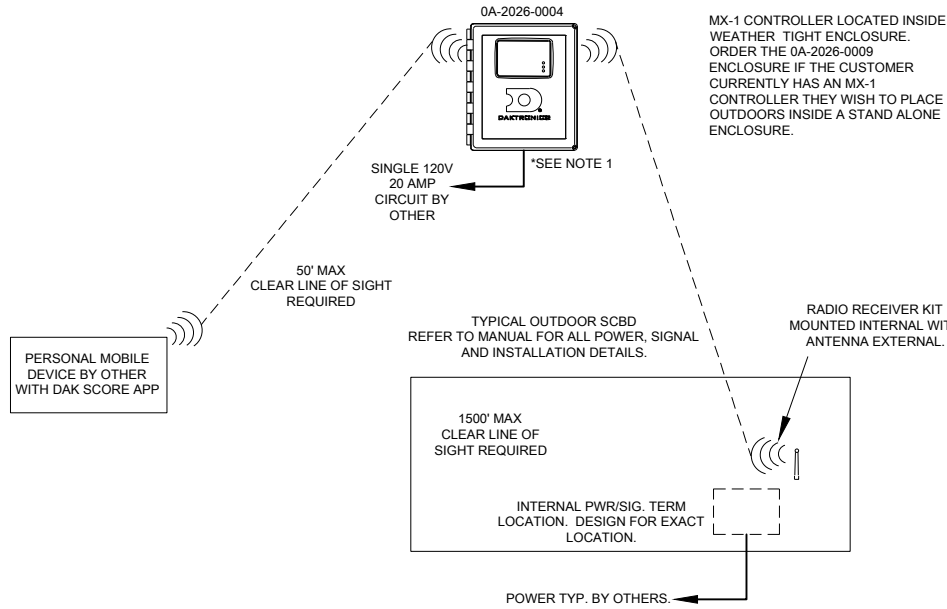

RADIO COMMUNICATION