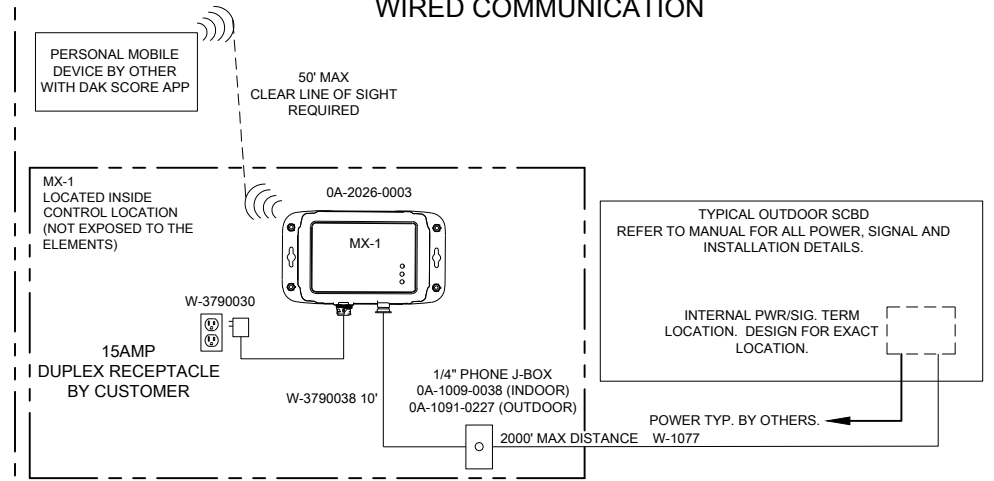

RADIO COMMUNICATION

RADIO COMMUNICATION

WIRED COMMUNICATION

WIRED COMMUNICATION

NOTES:
1) POWER AND SIGNAL CONDUIT CAN BE ROUTED INTO BOTTOM OR LOWER SIDE PANELS OF THE MX-1 ENCLOSURE

DAKTRONICS

THE CONCEPTS EXPRESSED AND DETAILS SHOWN ON THIS DRAWING ARE CONFIDENTIAL AND PROPRIETARY. DO NOT REPRODUCE BY ANY MEANS WITHOUT THE EXPRESS WRITTEN CONSENT OF DAKTRONICS, INC. OR ITS WHOLLY OWNED SUBSIDIARIES. COPYRIGHT 2018 DAKTRONICS, INC. (USA)