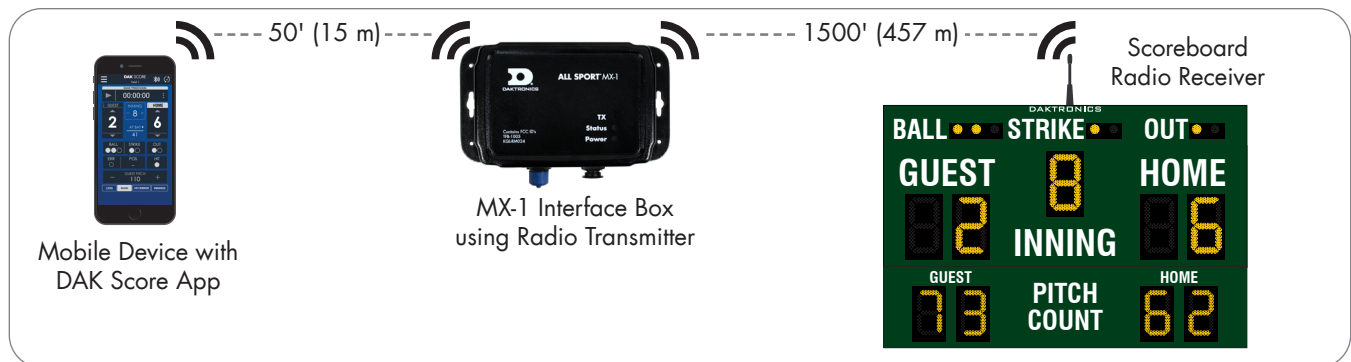

DAK SCORE MOBILE APP PRODUCT SPECIFICATIONS

MX-1 INTERFACE BOX	
POWER*	2 W, 0.4 A @ 5 VDC (via 120 VAC adapter)
WEIGHT	1.5 lb (0.7 kg)
DIMENSIONS	4.7" H x 6.6" W x 2.8" D (120 mm, 168 mm, 71 mm)
CONSTRUCTION	Gasketed Polycarbonate
OPERATING TEMPERATURES	-22° to 122° Fahrenheit (-30° to 50° Celsius)

*Device may operate off a 3000 mAh or larger USB power pack (not included)

MX-1 Interface Box

CONTROL OPTIONS

Refer to the diagrams below to see the available control systems, and select one that best fits the needs of your facility. Note that placement of scoreboard antenna is for illustrative purposes only.