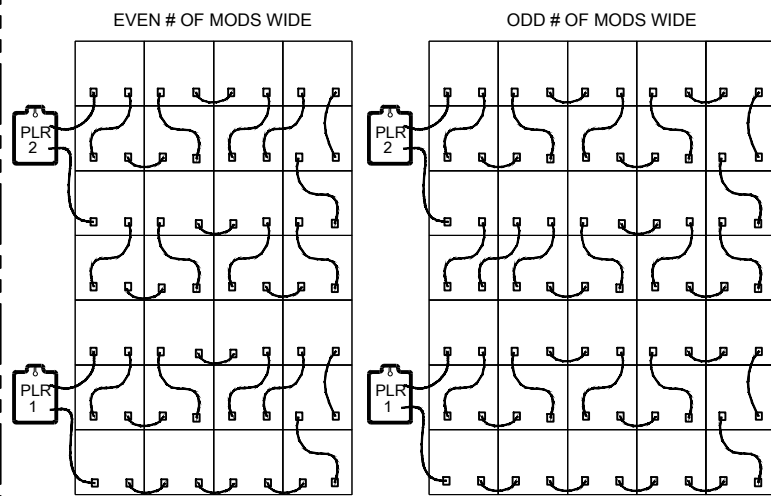

7 MODS HIGH - 1PLR

- PHYSICAL SATA CABLE CONNECTIONS -

FRONT VIEW

7 MODS HIGH - 2PLR

- PHYSICAL SATA CABLE CONNECTIONS -

FRONT VIEW

8 MODS HIGH - 1PLR

- PHYSICAL SATA CABLE CONNECTIONS -

FRONT VIEW

8 MODS HIGH - 2PLR

- PHYSICAL SATA CABLE CONNECTIONS -

FRONT VIEW

- MODULE SIGNAL ROUTING PATH -

- MODULE SIGNAL ROUTING PATH -

- MODULE SIGNAL ROUTING PATH -

- MODULE SIGNAL ROUTING PATH -

LEGEND

DAKTRONICS		THE CONCEPTS EXPRESSED AND DETAILS SHOWN ON THIS DRAWING ARE CONFIDENTIAL AND PROPRIETARY. DO NOT REPRODUCE BY ANY MEANS WITHOUT THE EXPRESS WRITTEN CONSENT OF DAKTRONICS, INC. OR ITS WHOLLY OWNED SUBSIDIARIES. COPYRIGHT 2018 DAKTRONICS, INC. (USA)		THIRD ANGLE PROJECTION
PROJECT: BLD-0100 DIGITAL BILLBOARD				
TITLE: BLOCK DIAGRAM; BLD-0100 SATA ROUTING, 7-8 HIGH				
DATE: 08 FEB 19	DIM UNITS: INCHES [MILLIMETERS]	SHEET	REV	00
SCALE: NONE	DO NOT SCALE DRAWING			
DESIGN: JLAIRD	JOB NO. P2053	FUNC - TYPE - SIZE R-01-B	4118209	
DRAWN: JLAIRD				