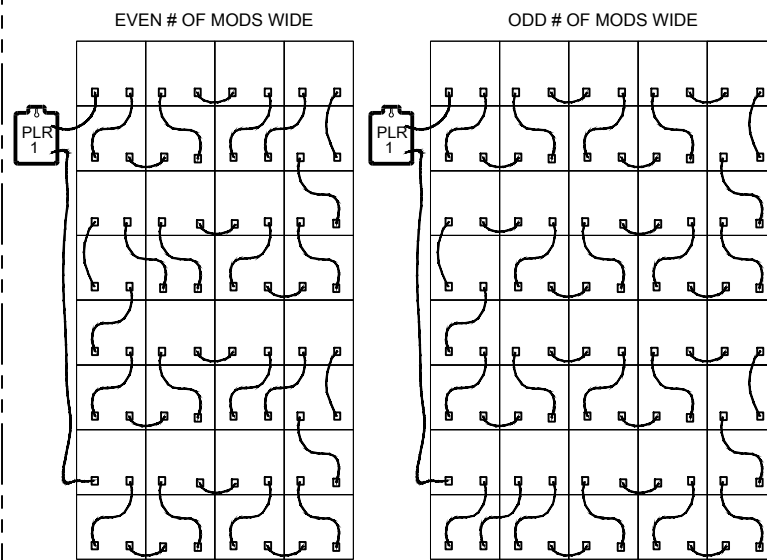

7 MODS HIGH - 1PLR

- PHYSICAL SATA CABLE CONNECTIONS -

FRONT VIEW

7 MODS HIGH - 2PLR

- PHYSICAL SATA CABLE CONNECTIONS -

FRONT VIEW

8 MODS HIGH - 1PLR

- PHYSICAL SATA CABLE CONNECTIONS -

FRONT VIEW

8 MODS HIGH - 2PLR

- PHYSICAL SATA CABLE CONNECTIONS -

FRONT VIEW

- MODULE SIGNAL ROUTING PATH -

- MODULE SIGNAL ROUTING PATH -

- MODULE SIGNAL ROUTING PATH -

- MODULE SIGNAL ROUTING PATH -

LEGEND

DAKTRONICS		THE CONCEPTS EXPRESSED AND DETAILS SHOWN ON THIS DRAWING ARE CONFIDENTIAL AND PROPRIETARY. DO NOT REPRODUCE BY ANY MEANS WITHOUT THE EXPRESS WRITTEN CONSENT OF DAKTRONICS, INC. OR ITS WHOLLY OWNED SUBSIDIARIES. COPYRIGHT 2018 DAKTRONICS, INC. (USA)		THIRD ANGLE PROJECTION
PROJECT: BLD-0100 DIGITAL BILLBOARD				
TITLE: BLOCK DIAGRAM; BLD-0100 SATA ROUTING, 7-8 HIGH				
DATE: 08 FEB 19	DIM UNITS: INCHES [MILLIMETERS]	SHEET	REV	00
SCALE: NONE	DO NOT SCALE DRAWING			
DESIGN: JLAIRD	JOB NO. P2053	FUNC - TYPE - SIZE R-01-B	4118209	
DRAWN: JLAIRD				