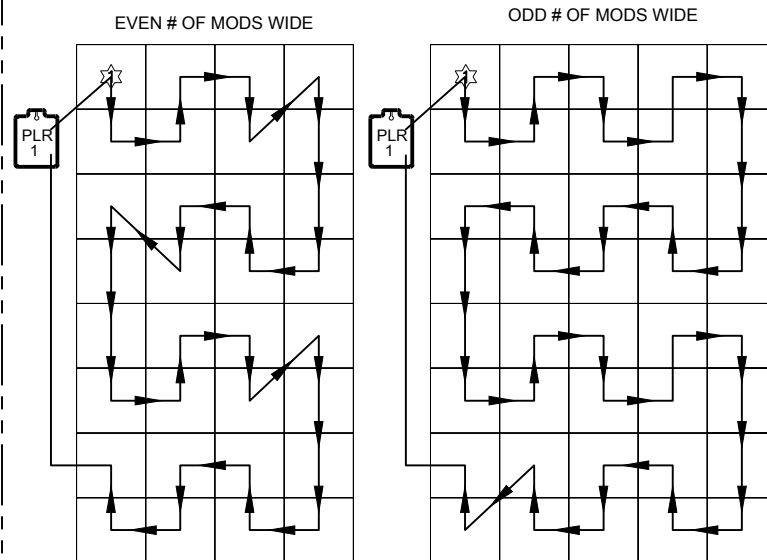

FRONT VIEW

8 MODS HIGH - 2PLR

- PHYSICAL SATA CABLE CONNECTIONS -

FRONT VIEW

- MODULE SIGNAL ROUTING PATH -

- MODULE SIGNAL ROUTING PATH -

- MODULE SIGNAL ROUTING PATH -

- MODULE SIGNAL ROUTING PATH -

LEGEND

DAKTRONICS		THE CONCEPTS EXPRESSED AND DETAILS SHOWN ON THIS DRAWING ARE CONFIDENTIAL AND PROPRIETARY. DO NOT REPRODUCE BY ANY MEANS WITHOUT THE EXPRESS WRITTEN CONSENT OF DAKTRONICS, INC. OR ITS WHOLLY OWNED SUBSIDIARIES. COPYRIGHT 2018 DAKTRONICS, INC. (USA)		THIRD ANGLE PROJECTION
PROJECT: BLD-0100 DIGITAL BILLBOARD				
TITLE: BLOCK DIAGRAM; BLD-0100 SATA ROUTING, 7-8 HIGH				
DATE: 08 FEB 19	DIM UNITS: INCHES [MILLIMETERS]	SHEET	REV	00
SCALE: NONE	DO NOT SCALE DRAWING			
DESIGN: JLAIRD	JOB NO. P2053	FUNC - TYPE - SIZE R-01-B	4118209	
DRAWN: JLAIRD				