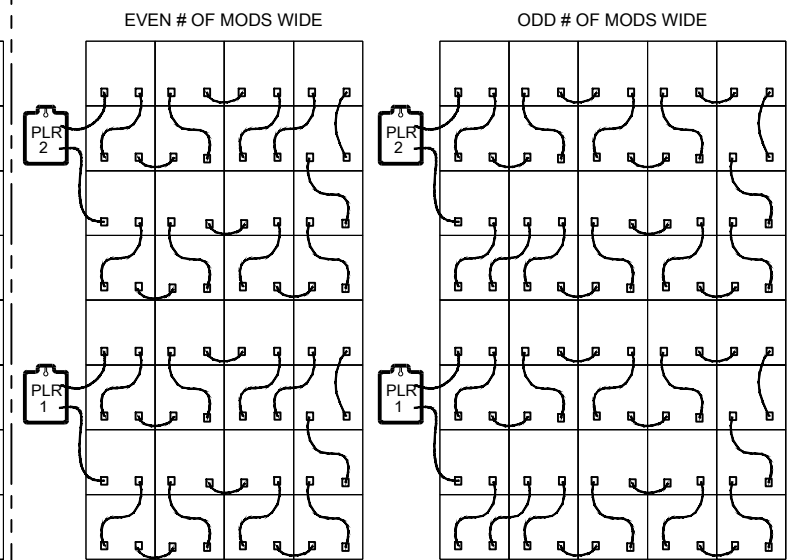

7 MODS HIGH - 1PLR

- PHYSICAL SATA CABLE CONNECTIONS -

FRONT VIEW

7 MODS HIGH - 2PLR

- PHYSICAL SATA CABLE CONNECTIONS -

FRONT VIEW

8 MODS HIGH - 1PLR

- PHYSICAL SATA CABLE CONNECTIONS -

FRONT VIEW

8 MODS HIGH - 2PLR

- PHYSICAL SATA CABLE CONNECTIONS -

FRONT VIEW

- MODULE SIGNAL ROUTING PATH -

- MODULE SIGNAL ROUTING PATH -

- MODULE SIGNAL ROUTING PATH -

- MODULE SIGNAL ROUTING PATH -

LEGEND

DAKTRONICS		THE CONCEPTS EXPRESSED AND DETAILS SHOWN ON THIS DRAWING ARE CONFIDENTIAL AND PROPRIETARY. DO NOT REPRODUCE BY ANY MEANS WITHOUT THE EXPRESS WRITTEN CONSENT OF DAKTRONICS, INC. OR ITS WHOLLY OWNED SUBSIDIARIES. COPYRIGHT 2018 DAKTRONICS, INC. (USA)		THIRD ANGLE PROJECTION
PROJECT: BLD-0100 DIGITAL BILLBOARD				
TITLE: BLOCK DIAGRAM; BLD-0100 SATA ROUTING, 7-8 HIGH				
DATE: 08 FEB 19	DIM UNITS: INCHES [MILLIMETERS]	SHEET	REV	00
SCALE: NONE	DO NOT SCALE DRAWING			
DESIGN: JLAIRD	JOB NO. P2053	FUNC - TYPE - SIZE R-01-B	4118209	
DRAWN: JLAIRD				