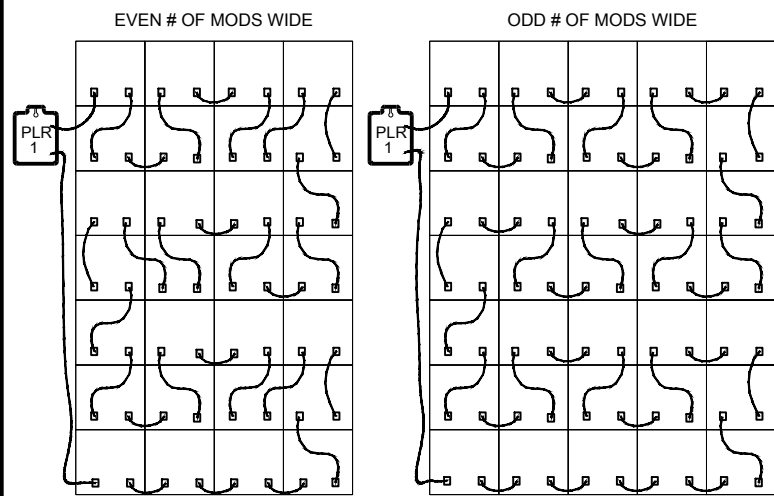

7 MODS HIGH - 1PLR

- PHYSICAL SATA CABLE CONNECTIONS -

FRONT VIEW

7 MODS HIGH - 2PLR

- PHYSICAL SATA CABLE CONNECTIONS -

FRONT VIEW

8 MODS HIGH - 1PLR

- PHYSICAL SATA CABLE CONNECTIONS -

FRONT VIEW

8 MODS HIGH - 2PLR

- PHYSICAL SATA CABLE CONNECTIONS -

FRONT VIEW

- MODULE SIGNAL ROUTING PATH -

- MODULE SIGNAL ROUTING PATH -

- MODULE SIGNAL ROUTING PATH -

- MODULE SIGNAL ROUTING PATH -

LEGEND

DAKTRONICS		THE CONCEPTS EXPRESSED AND DETAILS SHOWN ON THIS DRAWING ARE CONFIDENTIAL AND PROPRIETARY. DO NOT REPRODUCE BY ANY MEANS WITHOUT THE EXPRESS WRITTEN CONSENT OF DAKTRONICS, INC. OR ITS WHOLLY OWNED SUBSIDIARIES. COPYRIGHT 2018 DAKTRONICS, INC. (USA)		THIRD ANGLE PROJECTION
PROJECT: BLD-0100 DIGITAL BILLBOARD				
TITLE: BLOCK DIAGRAM; BLD-0100 SATA ROUTING, 7-8 HIGH				
DATE: 08 FEB 19	DIM UNITS: INCHES [MILLIMETERS]	SHEET	REV	00
SCALE: NONE	DO NOT SCALE DRAWING			
DESIGN: JLAIRD	JOB NO. P2053	FUNC - TYPE - SIZE R-01-B	4118209	
DRAWN: JLAIRD				