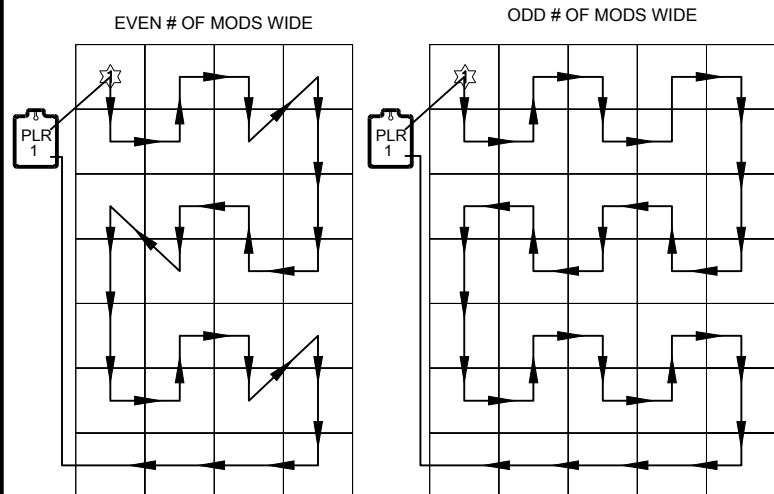

FRONT VIEW

8 MODS HIGH - 2PLR

- PHYSICAL SATA CABLE CONNECTIONS -

FRONT VIEW

- MODULE SIGNAL ROUTING PATH -

- MODULE SIGNAL ROUTING PATH -

- MODULE SIGNAL ROUTING PATH -

- MODULE SIGNAL ROUTING PATH -

LEGEND

DAKTRONICS		THE CONCEPTS EXPRESSED AND DETAILS SHOWN ON THIS DRAWING ARE CONFIDENTIAL AND PROPRIETARY. DO NOT REPRODUCE BY ANY MEANS WITHOUT THE EXPRESS WRITTEN CONSENT OF DAKTRONICS, INC. OR ITS WHOLLY OWNED SUBSIDIARIES. COPYRIGHT 2018 DAKTRONICS, INC. (USA)		THIRD ANGLE PROJECTION
PROJECT: BLD-0100 DIGITAL BILLBOARD				
TITLE: BLOCK DIAGRAM; BLD-0100 SATA ROUTING, 7-8 HIGH				
DATE: 08 FEB 19	DIM UNITS: INCHES [MILLIMETERS]	SHEET	REV	00
SCALE: NONE	DO NOT SCALE DRAWING			
DESIGN: JLAIRD	JOB NO. P2053	FUNC - TYPE - SIZE R-01-B	4118209	
DRAWN: JLAIRD				