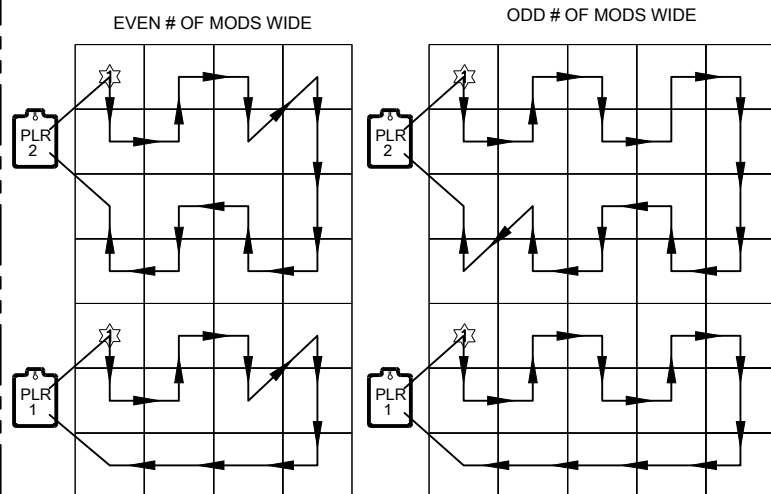

FRONT VIEW

8 MODS HIGH - 2PLR

- PHYSICAL SATA CABLE CONNECTIONS -

FRONT VIEW

- MODULE SIGNAL ROUTING PATH -

- MODULE SIGNAL ROUTING PATH -

- MODULE SIGNAL ROUTING PATH -

- MODULE SIGNAL ROUTING PATH -

LEGEND

DAKTRONICS		THE CONCEPTS EXPRESSED AND DETAILS SHOWN ON THIS DRAWING ARE CONFIDENTIAL AND PROPRIETARY. DO NOT REPRODUCE BY ANY MEANS WITHOUT THE EXPRESS WRITTEN CONSENT OF DAKTRONICS, INC. OR ITS WHOLLY OWNED SUBSIDIARIES. COPYRIGHT 2018 DAKTRONICS, INC. (USA)		THIRD ANGLE PROJECTION
PROJECT: BLD-0100 DIGITAL BILLBOARD				
TITLE: BLOCK DIAGRAM; BLD-0100 SATA ROUTING, 7-8 HIGH				
DATE: 08 FEB 19	DIM UNITS: INCHES [MILLIMETERS]	SHEET	REV	00
SCALE: NONE	DO NOT SCALE DRAWING			
DESIGN: JLAIRD	JOB NO. P2053	FUNC - TYPE - SIZE R-01-B	4118209	
DRAWN: JLAIRD				