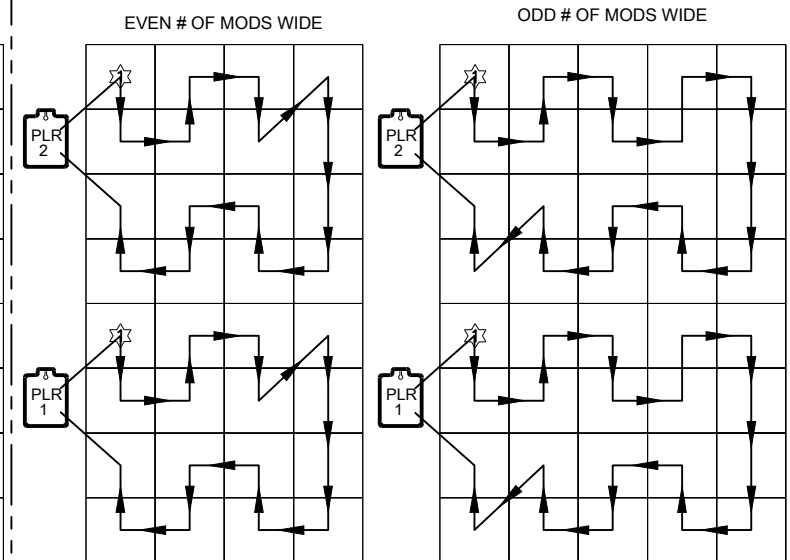

FRONT VIEW

8 MODS HIGH - 2PLR

- PHYSICAL SATA CABLE CONNECTIONS -

FRONT VIEW

- MODULE SIGNAL ROUTING PATH -

- MODULE SIGNAL ROUTING PATH -

- MODULE SIGNAL ROUTING PATH -

- MODULE SIGNAL ROUTING PATH -

LEGEND

DAKTRONICS		THE CONCEPTS EXPRESSED AND DETAILS SHOWN ON THIS DRAWING ARE CONFIDENTIAL AND PROPRIETARY. DO NOT REPRODUCE BY ANY MEANS WITHOUT THE EXPRESS WRITTEN CONSENT OF DAKTRONICS, INC. OR ITS WHOLLY OWNED SUBSIDIARIES. COPYRIGHT 2018 DAKTRONICS, INC. (USA)		THIRD ANGLE PROJECTION
PROJECT: BLD-0100 DIGITAL BILLBOARD				
TITLE: BLOCK DIAGRAM; BLD-0100 SATA ROUTING, 7-8 HIGH				
DATE: 08 FEB 19	DIM UNITS: INCHES [MILLIMETERS]	SHEET	REV	00
SCALE: NONE	DO NOT SCALE DRAWING			
DESIGN: JLAIRD	JOB NO. P2053	FUNC - TYPE - SIZE R-01-B	4118209	
DRAWN: JLAIRD				