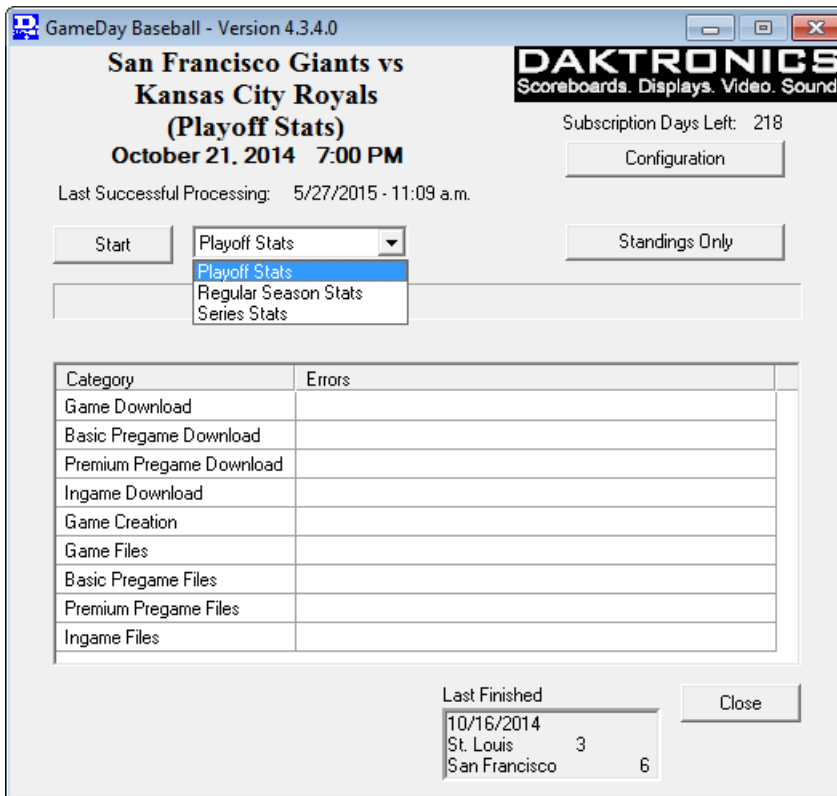

Postseason Stats

For the postseason, the operator has the option to download regular season, playoff, or current series stats for the game. The selection is done using the drop-down box next to the Start button (**Figure 14**).

Figure 14: Postseason Stats

Choose from **Playoff Stats**, **Regular Season Stats**, or **Series Stats**, and then click **Start**.

Note: The **Regular Season Stats** option can be used for the first game of the playoffs to keep the stats from being all zeros. With this option selected, new stats entered during playoff games will NOT be updated.