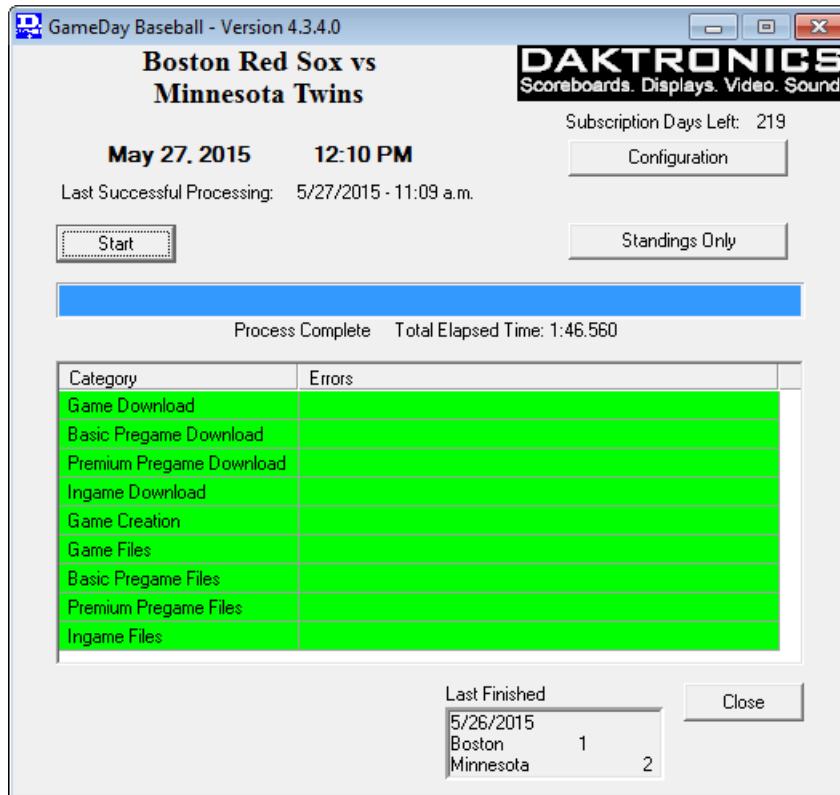

GameDay Baseball User Interface

The GameDay Baseball user interface displays the status of downloading and converting the files of necessary game information (**Figure 5**). The converted files are then stored in a common folder to be used by the Daktronics Scoring-Timing Interface (DSTI), DakStats Baseball, and StatVision.

Figure 5: Main Application Screen

The main application screen contains the following buttons and information:

- The **Start** button is used to begin the download and file conversion process.
- The **Standings Only** button is used to just download standings and leaders, so that they may be updated more often without overwriting any current game stats.